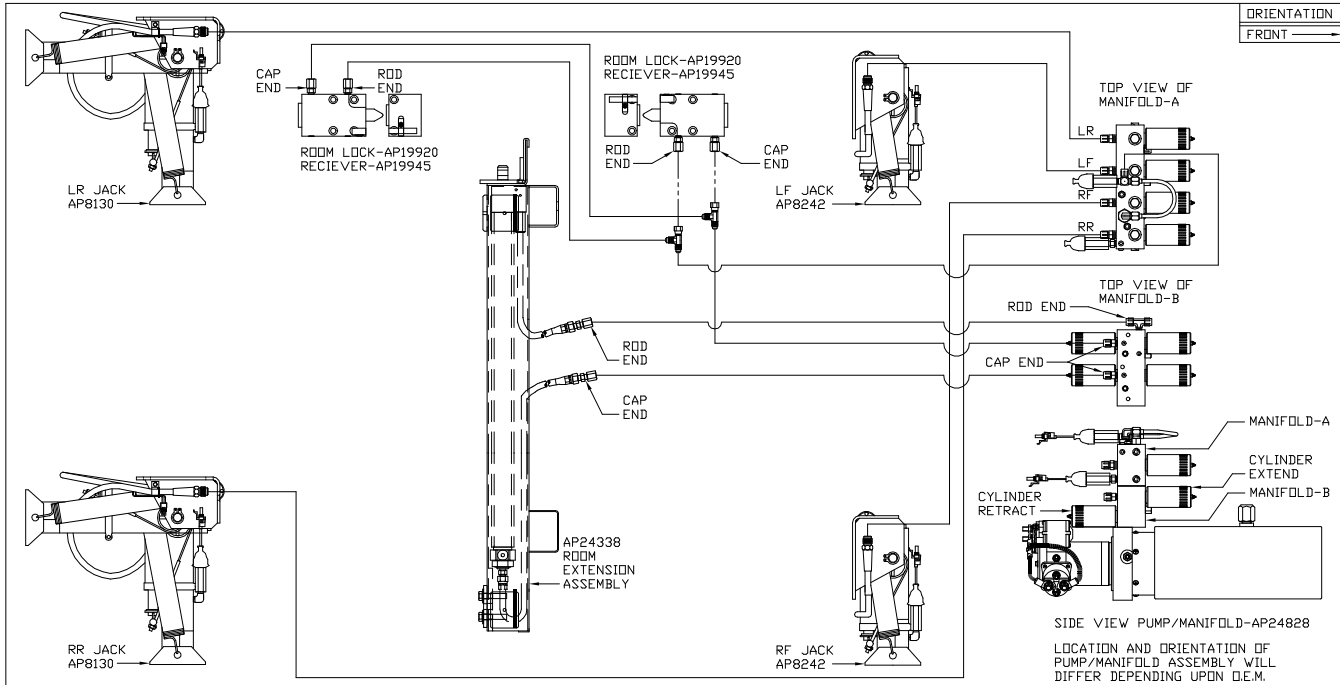

ORIENTATION
FRONT

HWH I-80 EXIT 267 SOUTH
RT 1 MOSCOW, IOWA 52760

SCALE DATE 06SEP02 DRAWN BY

NO.	DATE	REVISION

HYD CONN DIAGRAM

TRAIL WAGONS DRAWING NUMBER MP69199